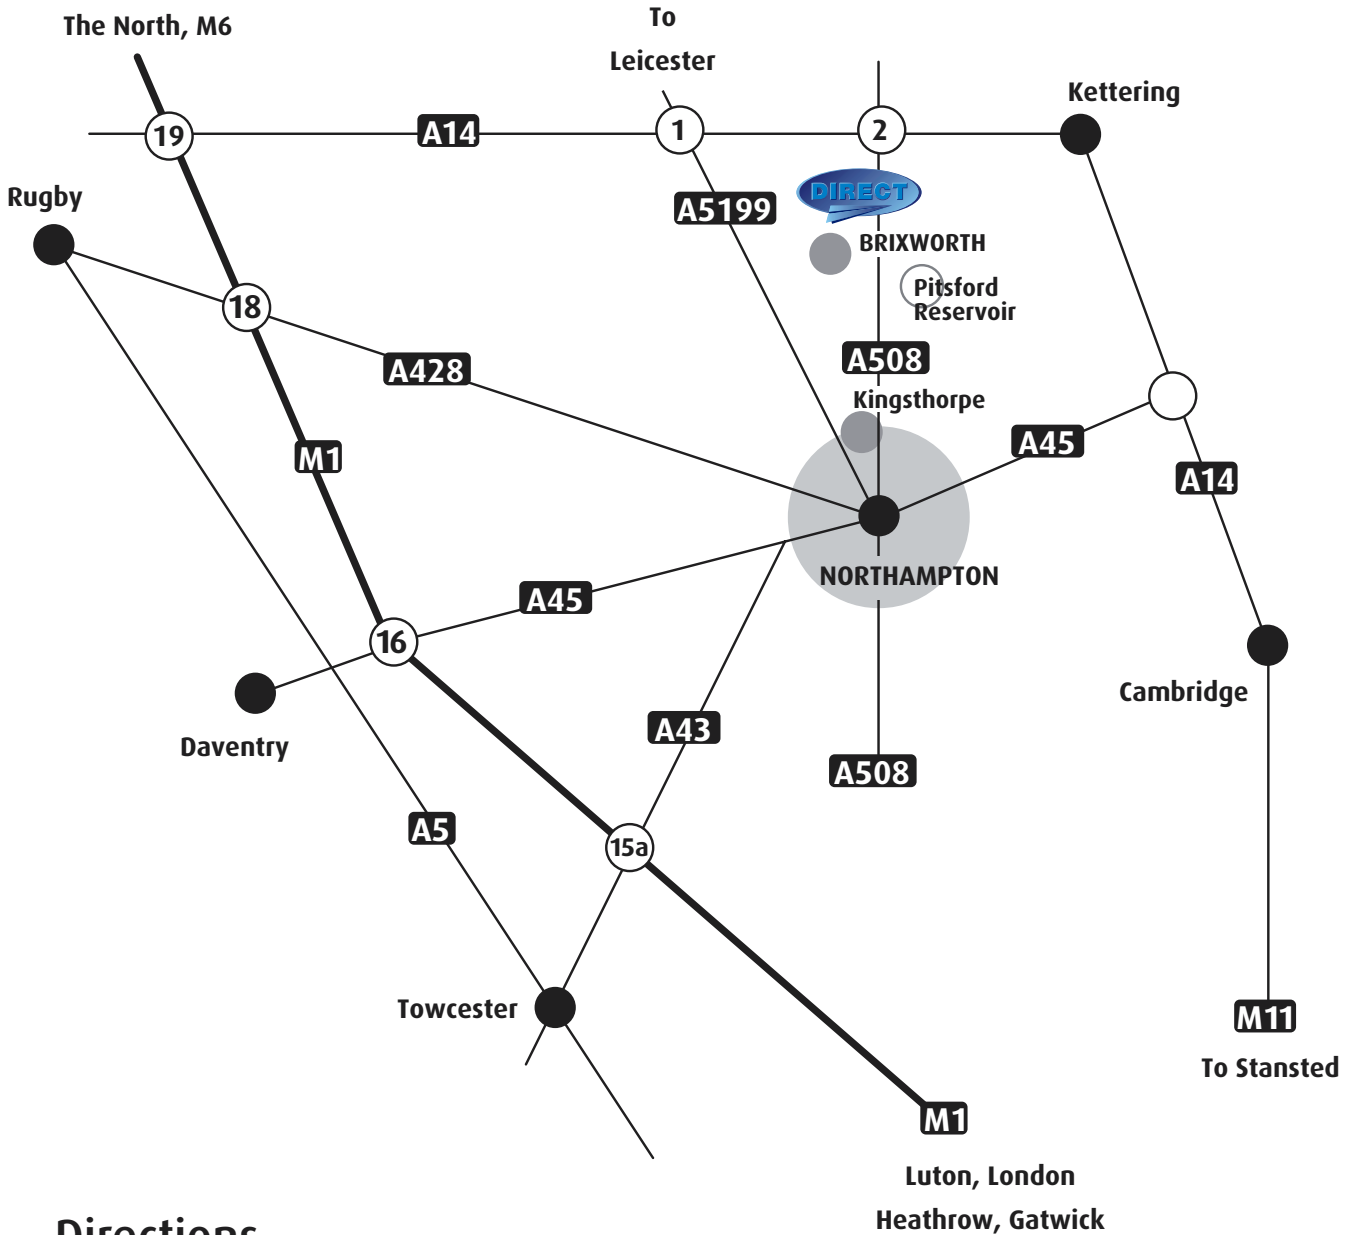

The Direct Printing Company Limited
www.directprinting.co.uk · 01604 882588 · sales@directprinting.co.uk

Directions

Approaching Brixworth via M1 and A14

Leave A14 at the second junction and turn right onto the A508 towards Northampton. As you approach the village of Brixworth turn right at the first roundabout, signposted Brixworth Industrial. *continued* →

Approaching from Northampton

Follow the A508 out of Kingsthorpe, signposted to Market Harborough. As you approach the village of Brixworth continue on the A508 at the first roundabout. At the next roundabout turn left, signposted Brixworth Industrial. *continued* →

From the Brixworth roundabout:

Take the second right hand turn onto Old Harborough Road, turning in front of Hamsons Garage. Proceed towards the dead end passing Staveley Way and Haddonstone on your right. The Direct Printing Company is located in a pale green unit, the middle one of three brand new units on the right.